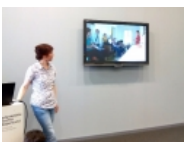

Europeana Space Toolbox, a flexible solution for museums educators

by Beatrix Lehmann (Museumsmedien)

At the end of May 2016 the Europeana Space Toolbox was presented by Beatrix Lehmann from Museumsmedien, in an event for educators in memorials and museums. The participants came from different institutions in Berlin:

German Historical Museum, Topography of Terror, Berlin Cathedral Church, Memorial to the Murdered Jews in Europe, Otto Weidt's Workshop for the Blind and German Resistance Memorial Center.

[Show as slideshow]

The Toolbox was explained in detail, and scenarios of uses cases were discussed. The audience was very impressed by the usability and the open source structure of the Toolbox.

Learn more about the Toolbox here: <http://www.europeana-space.eu/toolbox/>